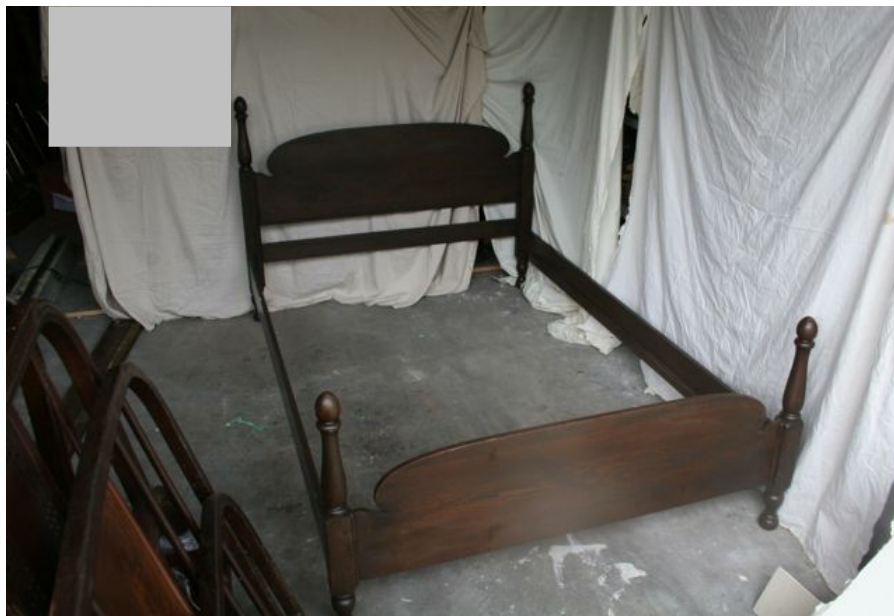

Wood Bed Frames

Double Beds

#028

Material: Wood

Size: Double

Colour: Natural, Dark Stain

Era/Style: Late 19th Century to 20th Century

Price: \$85.00